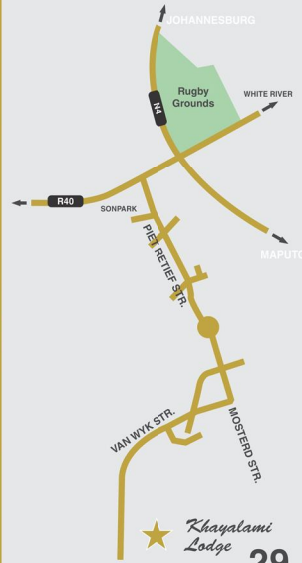

Where are we?...